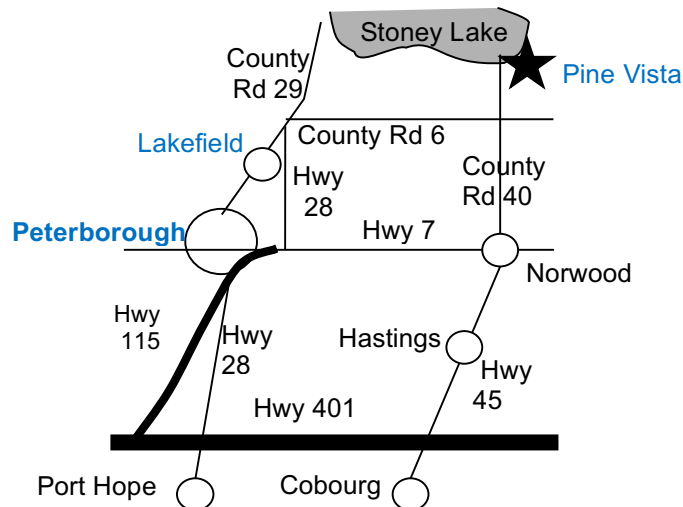

## *Scottish Country Dance Weekend at Stoney Lake May 23-25, 2025*

*Guest teachers:*

*Duncan & Ailsa Keppie*

*Musicians:*

*Don Bartlett &*

*Blair Mackenzie*

The Stoney Lake weekend is at Pine Vista, an award winning 4 star resort in the beautiful Kawartha Lakes, a 45-minute drive north of Peterborough, Ontario. Dancing at nearby USLA Sunset Pavilion, 2378 Crowe's Landing Road.